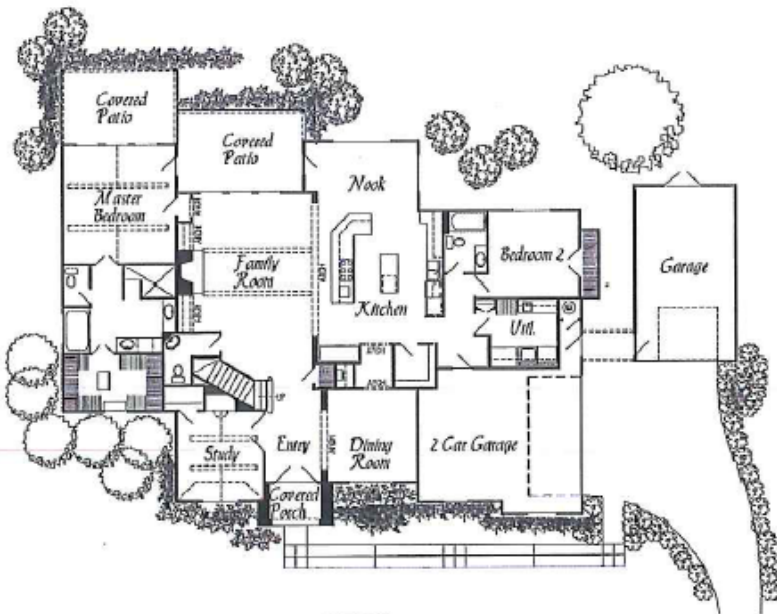

CHAMPION

Standard Features:

- 4 Bedrooms | 4.5 Bathrooms
- 3 Car Garage
- Covered Porch & Patio
- Media Room
- Custom Built-ins
- Large Game Room
- Separate Baths off of Each Bedroom
- Outdoor Kitchen
- Spray Foam Insulation
- Stone Brick Fireplace
- 4000+ Square Feet
- Hand Scraped Hardwood Floors
- Extensive Crown Moldings & Millwork
- Exotic Granite in Kitchen, Bath & Laundry
- Full Gutters
- Landscape Package
- Full Irrigation System
- Spice Rack
- Travertine Tile Floor in Kitchen
- Pot Filler
- Jacuzzi tub in master bath

**All standard features subject to change per builder's discretion, particular lot, plans & specifications.

**BERKSHIRE
HATHAWAY** | Anderson
HomeServices Properties

Contact Stan Gardner for additional information & current price.