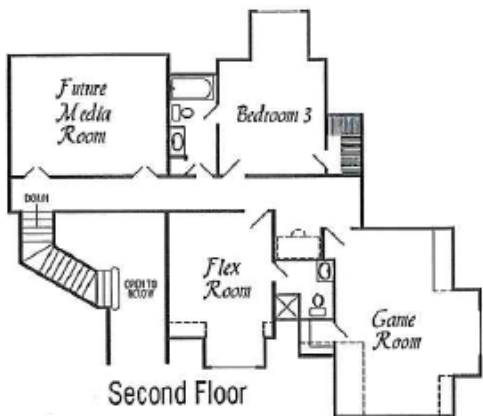

CHAMPION

Standard Features:

- 4 Bedrooms | 4.5 Bathrooms
- 3 Car Garage
- Covered Porch & Patio
- Media Room
- Custom Built-ins
- Large Game Room
- Separate Baths off of Each Bedroom
- Outdoor Kitchen
- Spray Foam Insulation
- Stone Brick Fireplace
- 4000+ Square Feet
- Hand Scraped Hardwood Floors
- Extensive Crown Moldings & Millwork
- Exotic Granite in Kitchen, Bath & Laundry
- Full Gutters
- Landscape Package
- Full Irrigation System
- Spice Rack
- Travertine Tile Floor in Kitchen
- Pot Filler
- Jacuzzi tub in master bath